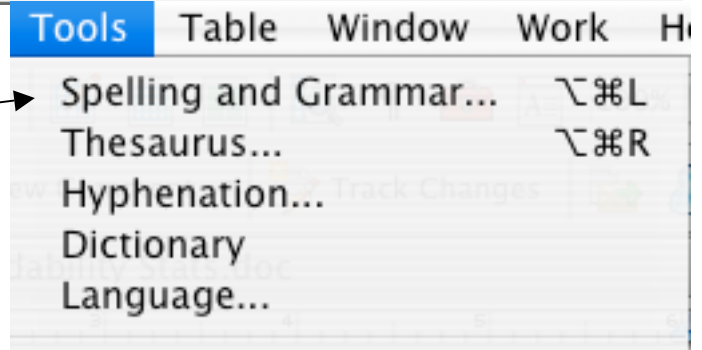

Readability Statistics in Word-Mac Version

In Word go to PREFERENCES and select "Spelling and Grammar."

Select "show readability statistics."

To check the Readability Statistics, click on Tools

Spelling and Grammar