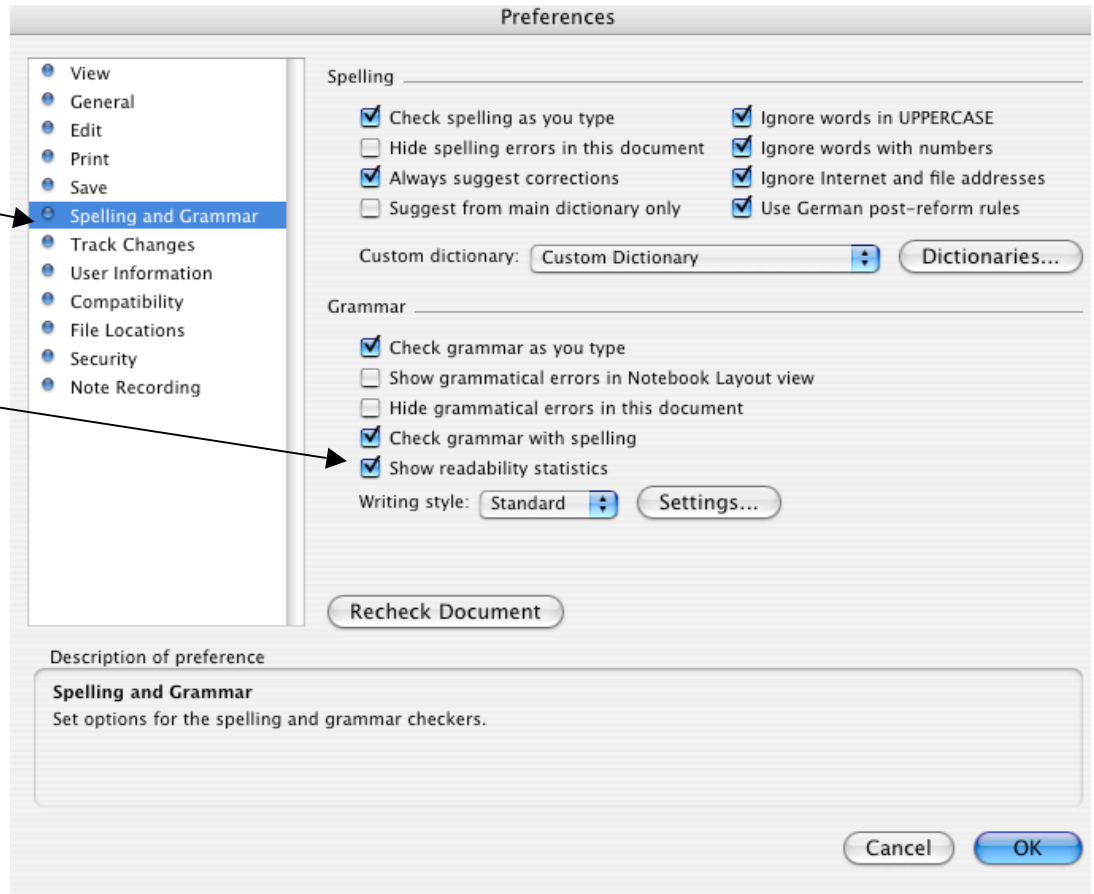

Readability Statistics in Word-Mac Version

In Word go to PREFERENCES and select "Spelling and Grammar."

Select "show readability statistics."

To check the Readability Statistics, click on Tools

Spelling and Grammar